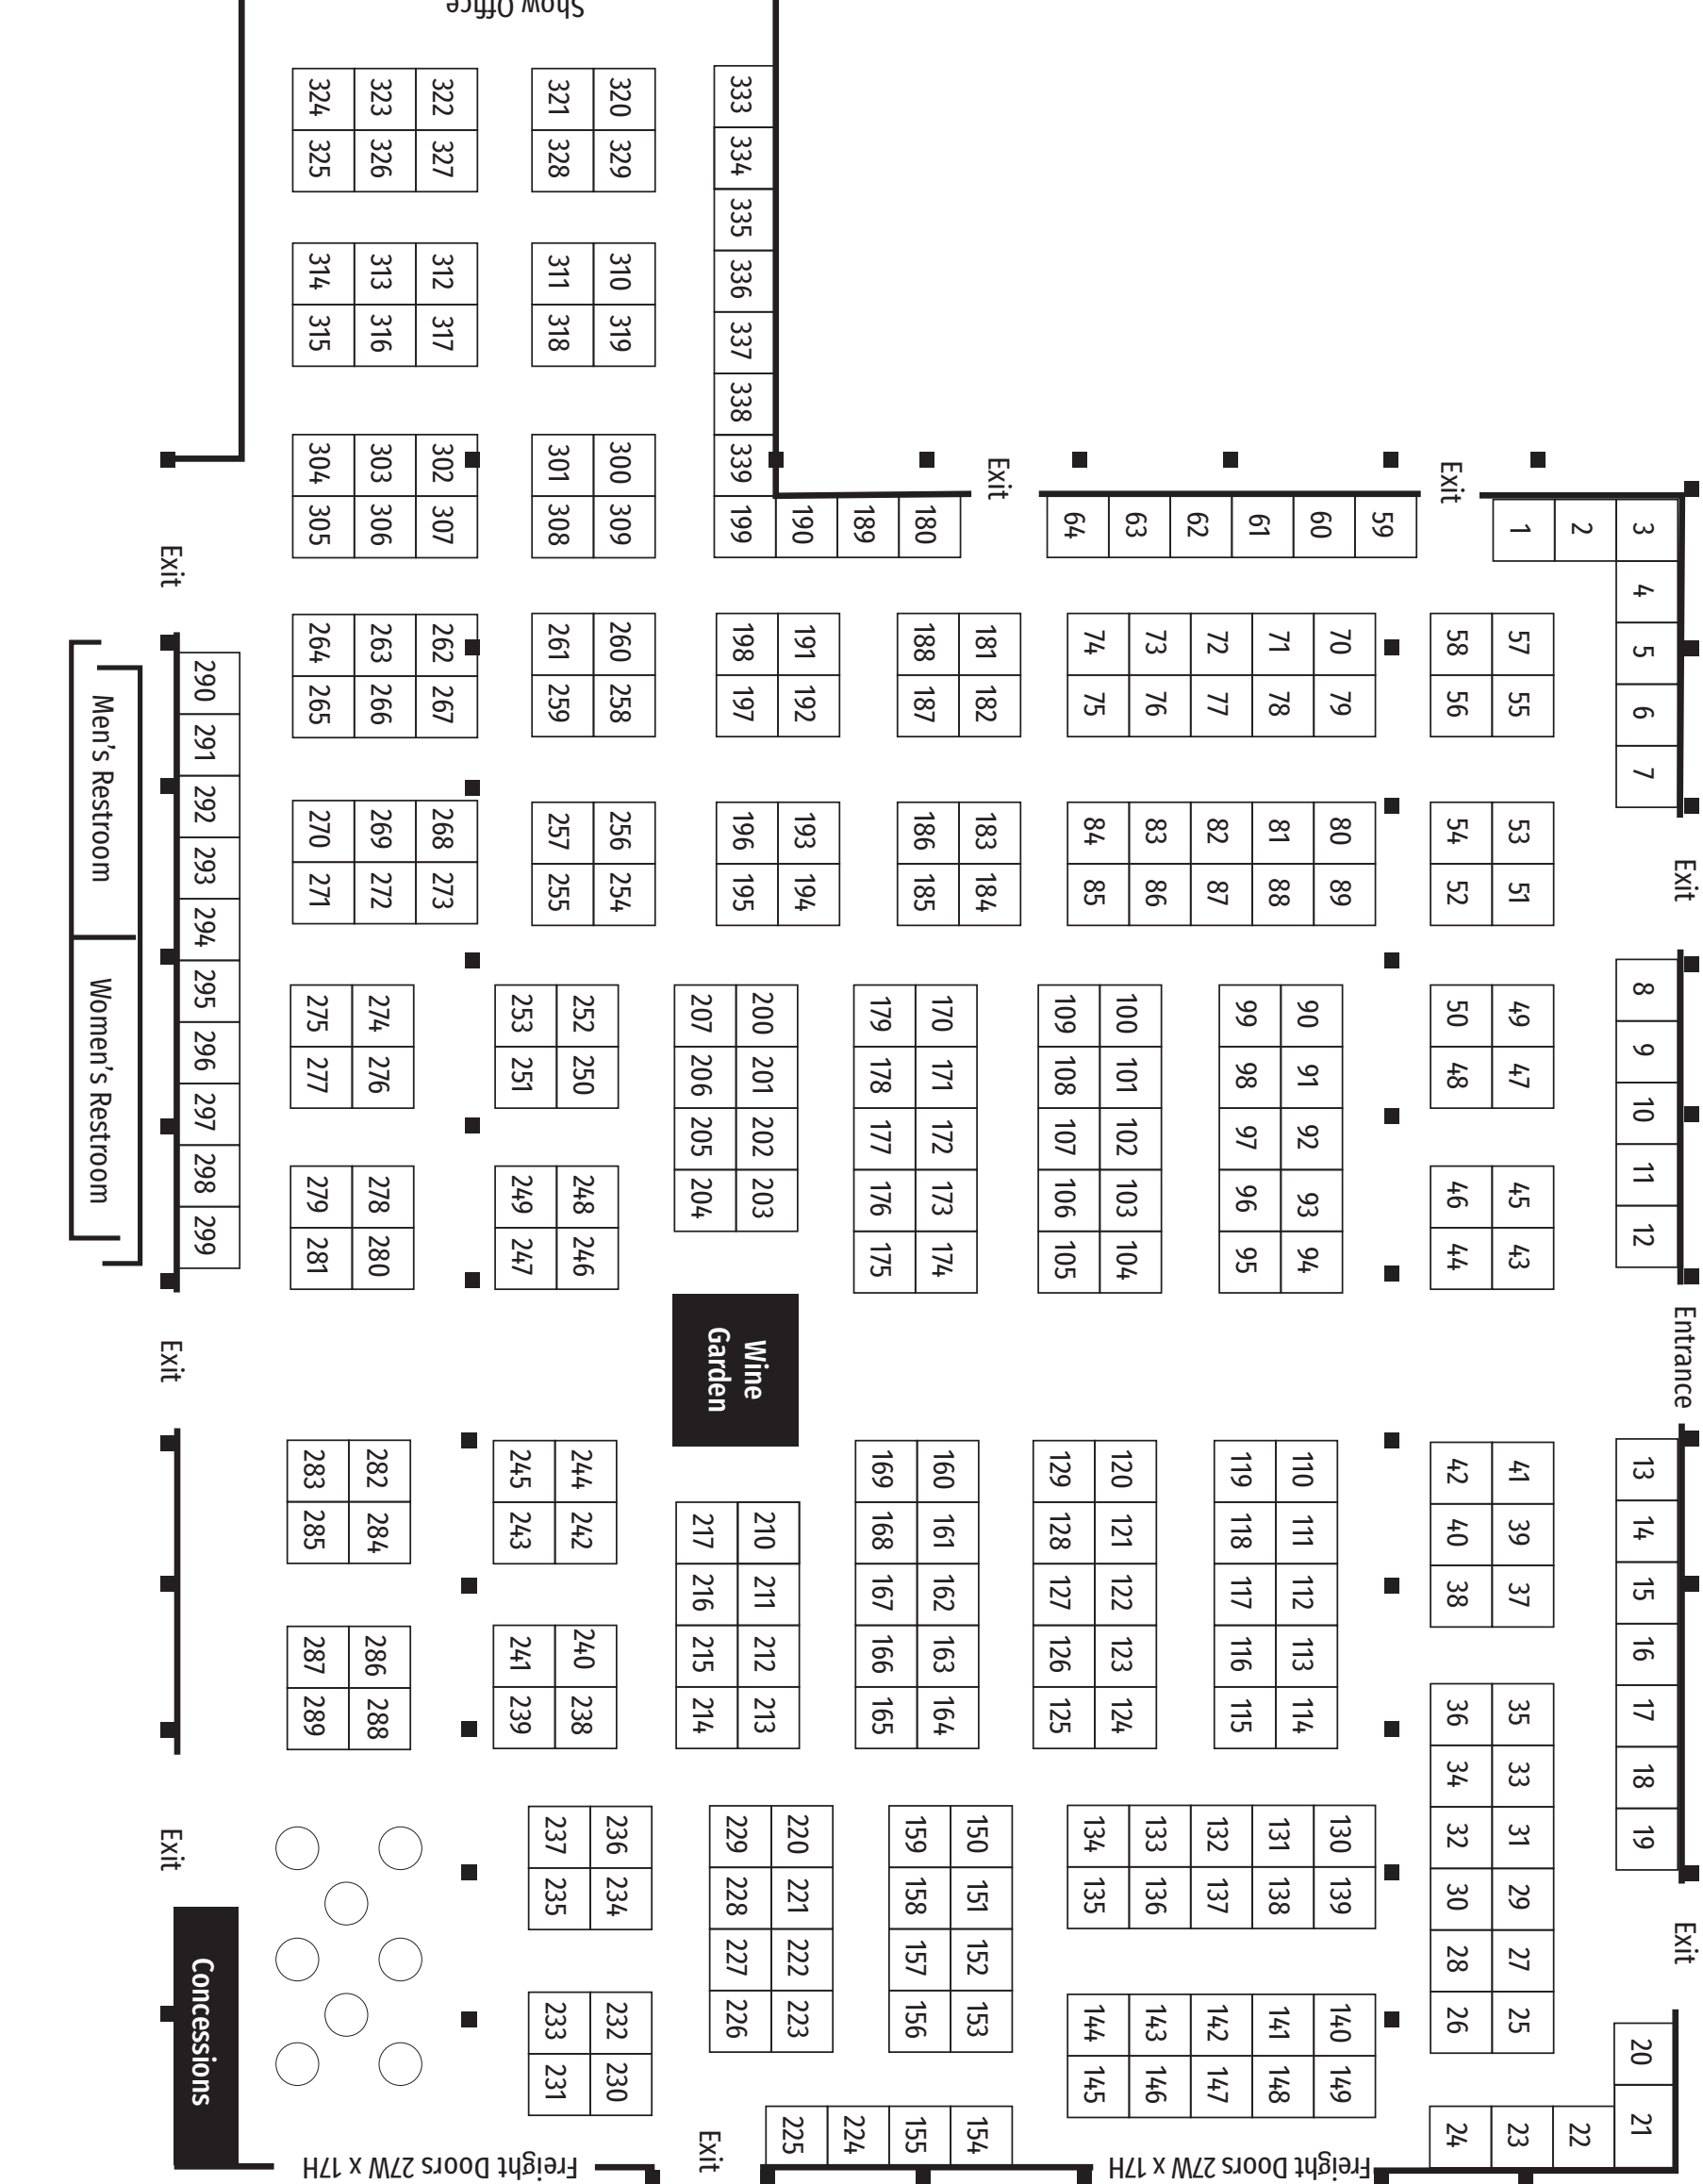

Freight Doors 27W x 17H

Concessions

Exit

Wine Garden

Exit

Exit

Entrance

Exit

Exit

Exit

Exit

Exit

Men's Restroom

Women's Restroom

Show Office